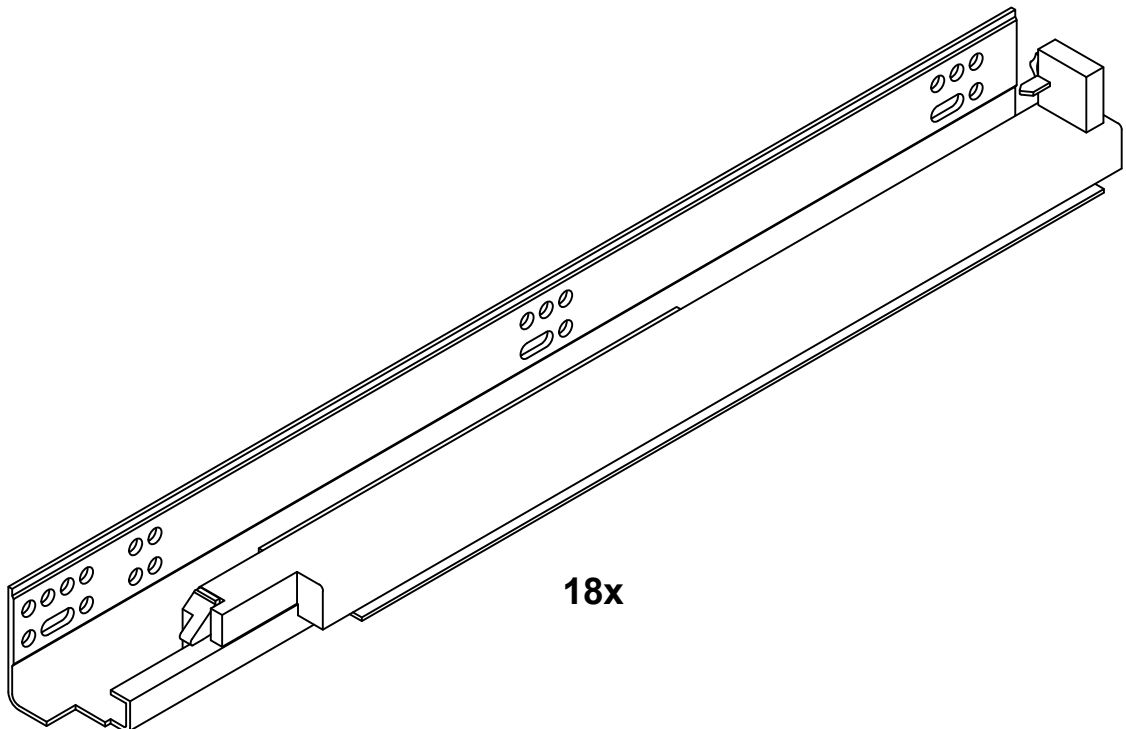

Universal Van Galley for Transit & Promaster

52x

86x

18x

18x

1

Insert cabinets into body parts

2