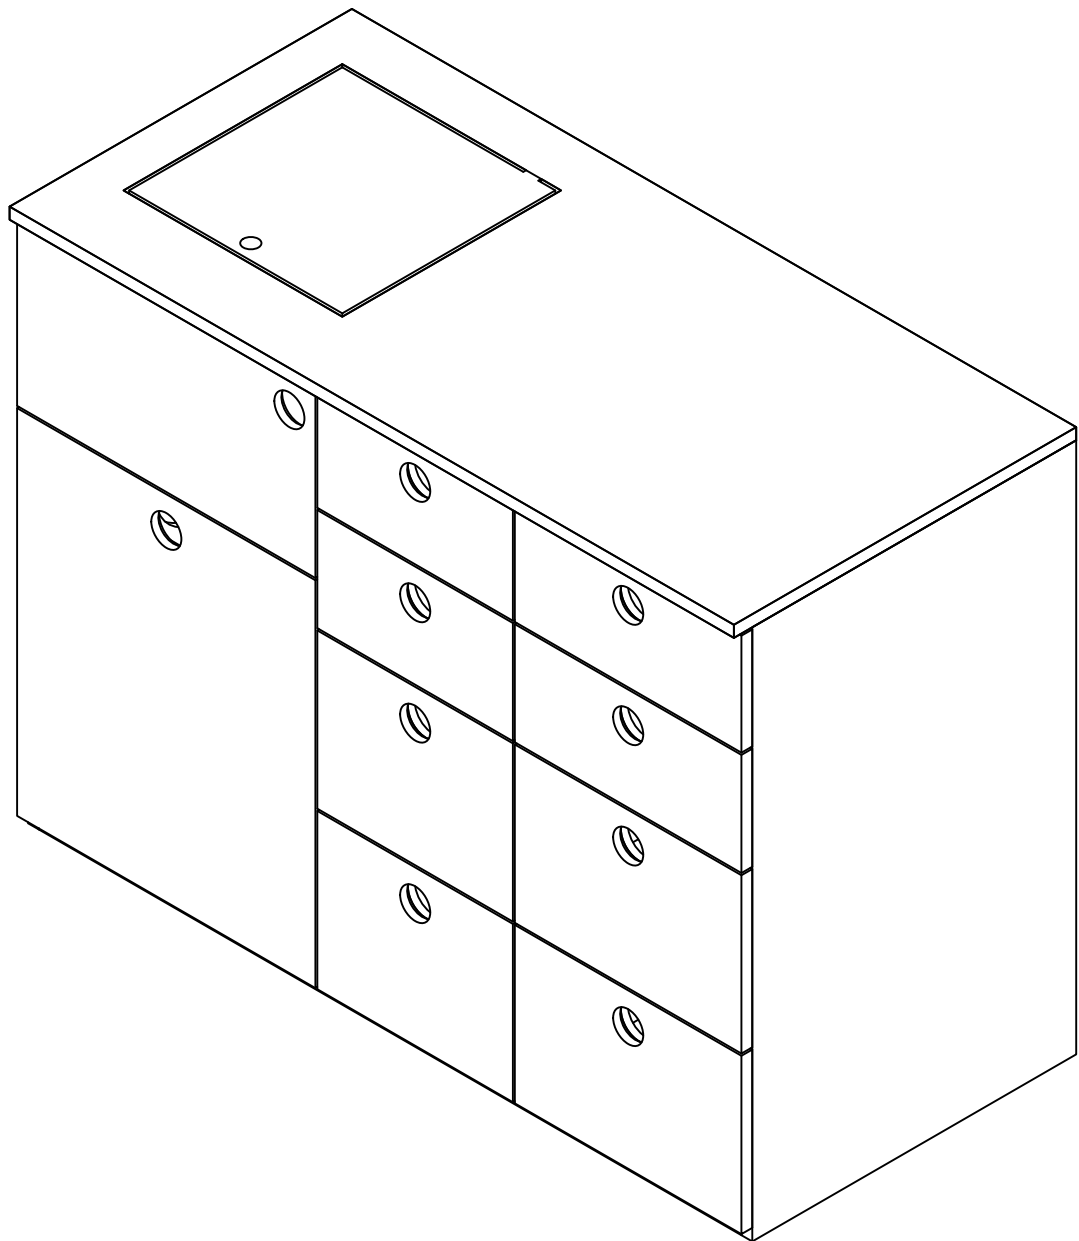

Universal Van Galley for Transit & Promaster

52x

86x

18x

18x

1

Insert cabinets into body parts

2

Insert cabinets into drawer parts

3

Combine rear to bottom

4

Combine footwell

5

Combine rear supports

6

Combine drawer divider

7

Combine appliance divider

8

Combine Trash drawer false bottom

9

Combine top supports

10