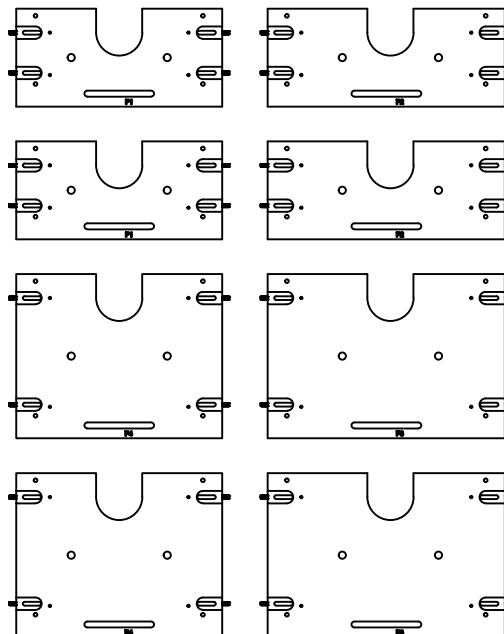

Universal Van Galley for Transit & Promaster

52x

86x

18x

18x

1

Insert cabinets into body parts

2

Insert cabinets into drawer parts

3

Combine rear to bottom

4

Combine footwell

5

Combine rear supports

6